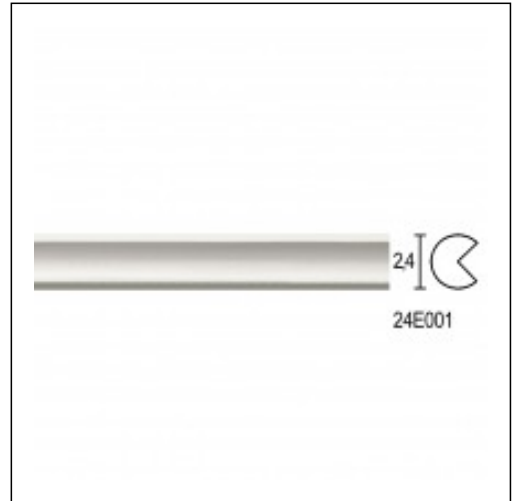

Corners Linear / External Pacman

Cat.No. 24.E.001

External Corner

Length: 150 cm.

Height: 2.4 cm.

RELATIVE PRODUCT PHOTOS