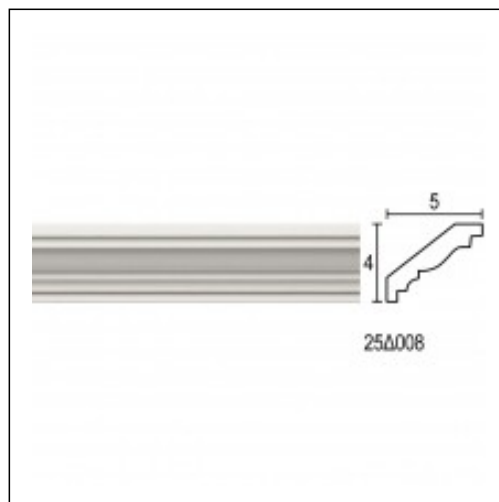

Linear Cornices (bench) / Linear 04

Cat.No. 25.D.008

Linear Cornice

Width: 5 cm.

Length: 150 cm.

Height: 4 cm.

RELATIVE PRODUCT PHOTOS