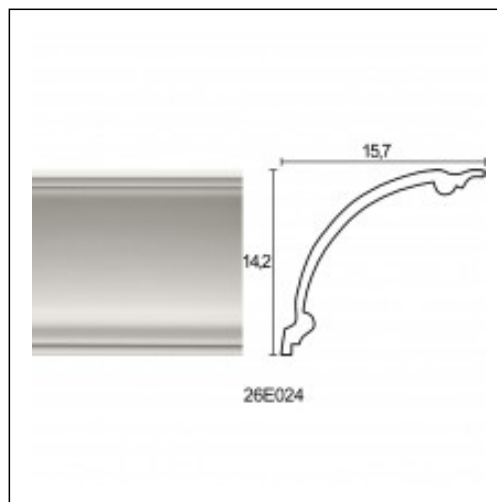

## Large Linear Cornices / Riga Large

Cat.No. 26.E.024

Large Linear Cornice

**Width:** 15.7 cm.

**Length:** 225 cm.

**Height:** 14.2 cm.