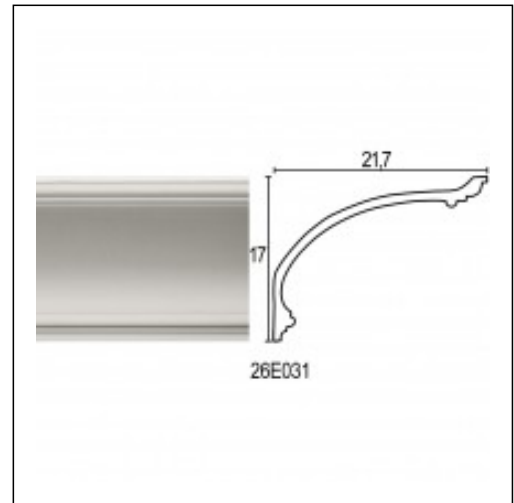

## Large Linear Cornices / German Small

Cat.No. 26.E.031

Large Linear Cornice

**Width:** 21.7 cm.

**Length:** 225 cm.

**Height:** 17 cm.