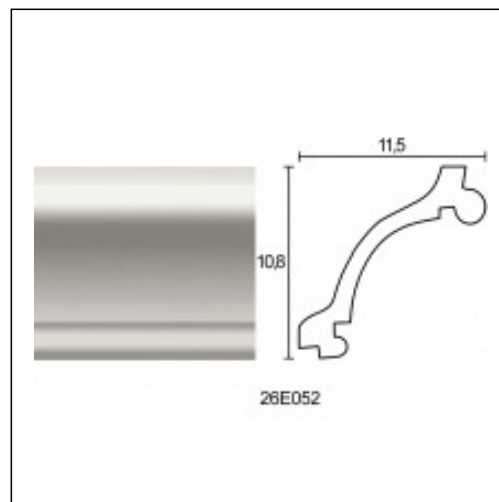

Large Linear Cornices / Epirus

Cat.No. 26.E.052

Large Linear Cornice

Width: 11.5 cm.

Length: 225 cm.

Height: 10.8 cm.

RELATIVE PRODUCT PHOTOS