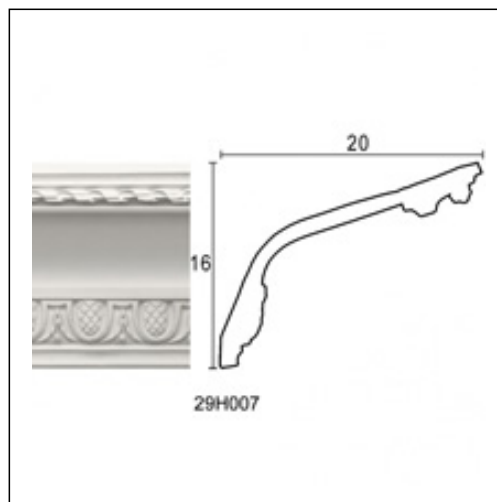

Glyphic Cornices / Cone Strand 200cm

Cat.No. 29.H.007

Glyphic Cornice

Width: 20 cm.

Length: 200 cm.

Height: 13 cm.

RELATIVE PRODUCT PHOTOS