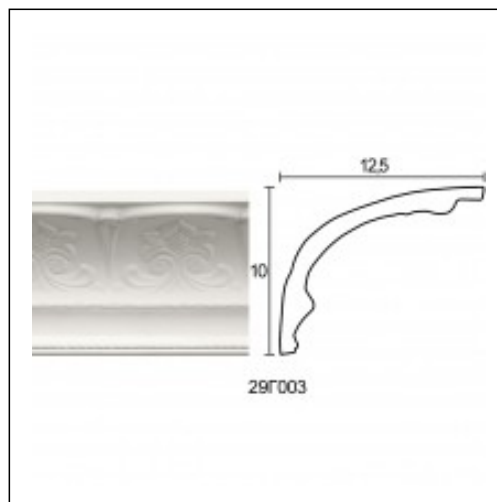

Glyphic Cornices / Cone ANT

Cat.No. 29.C.003

Glyphic Cornice

Width: 12.5 cm.

Length: 200 cm.

Height: 10 cm.

RELATIVE PRODUCT PHOTOS