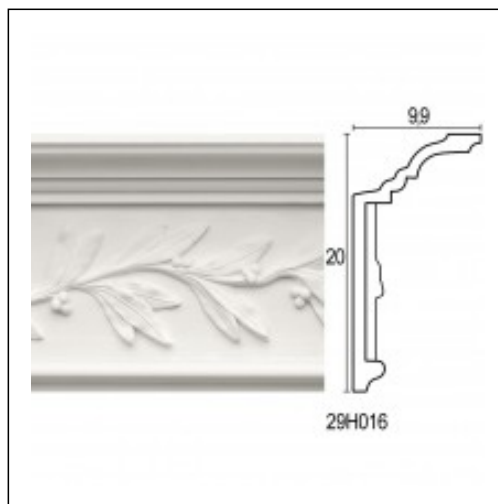

Glyphic Cornices / Cornice Socket Olive

Cat.No. 29.H.016

Glyphic Cornice

Width: 9.9 cm.

Length: 200 cm.

Height: 20 cm.

RELATIVE PRODUCT PHOTOS