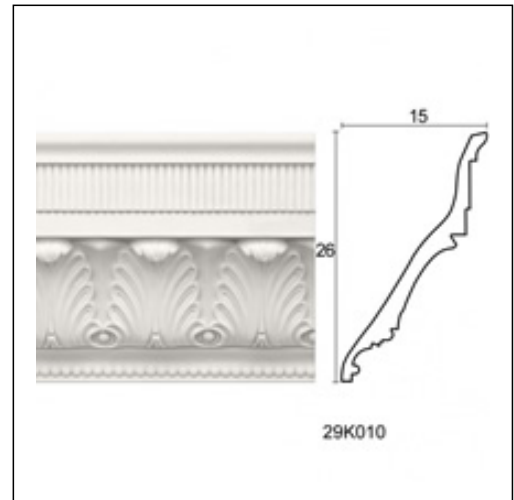

Glyphic Cornices / Southern Pacific Rabote Leaf

Cat.No. 29.K.010

Glyphic Cornice

Length: 140 cm.

Depth: 15 cm.

Height: 26 cm.

RELATIVE PRODUCT PHOTOS