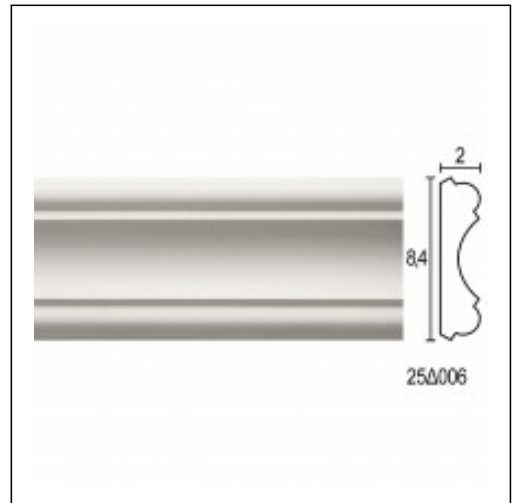

Linear Cornices (bench) / Double Panneaux

Cat.No. 25.D.006

Linear Cornice

Width: 2 cm.
Length: 150 cm.
Height: 8.4 cm.

RELATIVE PRODUCT PHOTOS