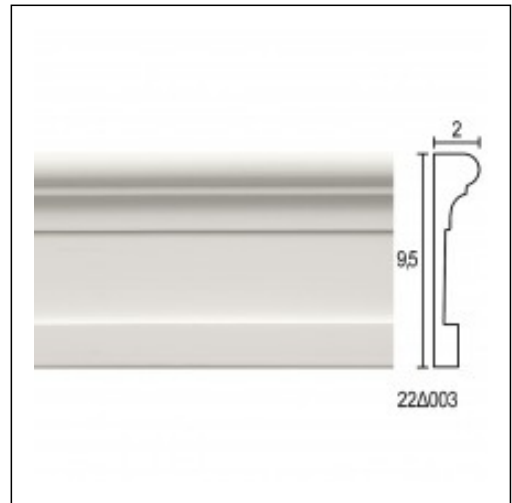

Panneaux / Panneaux Rounded Corner

Cat.No. 22.D.003

Linear Panneax

Length: 150 cm.

Depth: 2 cm.

Height: 9.5 cm.

RELATIVE PRODUCT PHOTOS