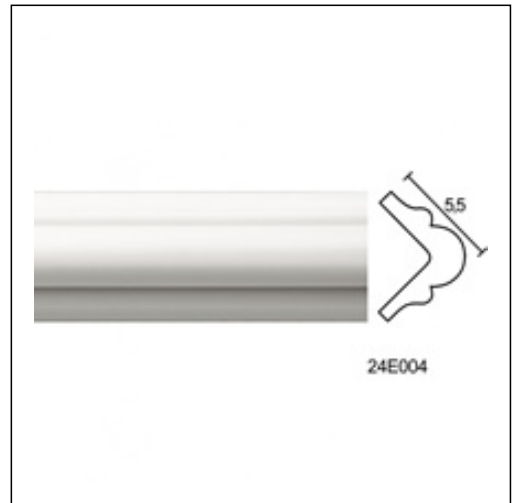

Corners Linear / External Almond Large

Cat.No. 24.E.004

External Corner

Width: 5.5 cm.
Length: 150 cm.
Height: 5.5 cm.

RELATIVE PRODUCT PHOTOS