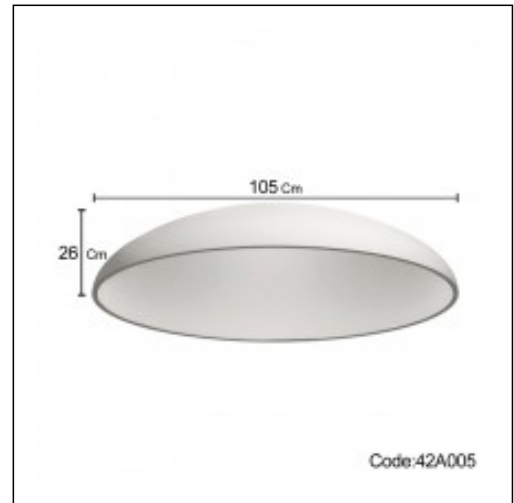

Domes / Dome 105.5cm

Cat.No. 42.A.005

Dome

Depth: 26 cm.

F1: 105 cm.

RELATIVE PRODUCT PHOTOS