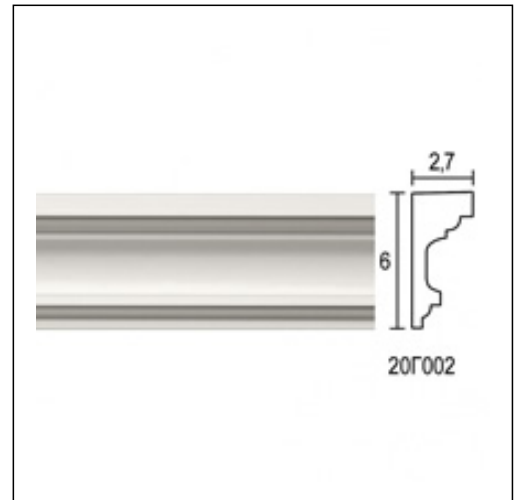

## Panel Mouldings for Ceiling and Wall / Capricious Small

Cat.No. 20.C.002

Panel Mouldings for Ceiling and Wall

**Width:** 2.7 cm.  
**Length:** 150 cm.  
**Height:** 6 cm.