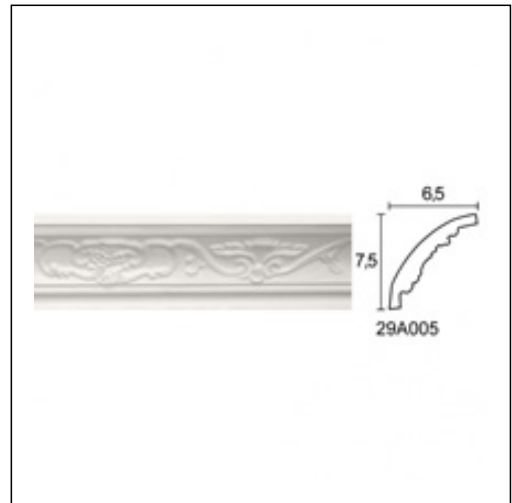

## Glyphic Cornices / Lily

Cat.No. 29.A.005

Glyphic Cornices

**Width:** 6.5 cm.

**Length:** 201 cm.

**Height:** 7.5 cm.