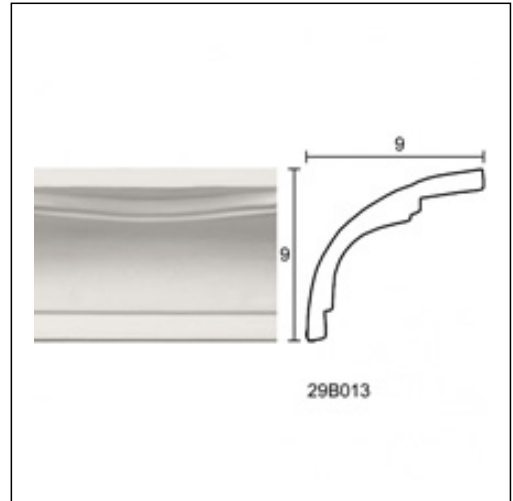

Glyphic Cornices / Snake Large 195cm

Cat.No. 29.B.013

Glyphic Cornice

Width: 9 cm.

Length: 195 cm.

Height: 9 cm.

RELATIVE PRODUCT PHOTOS