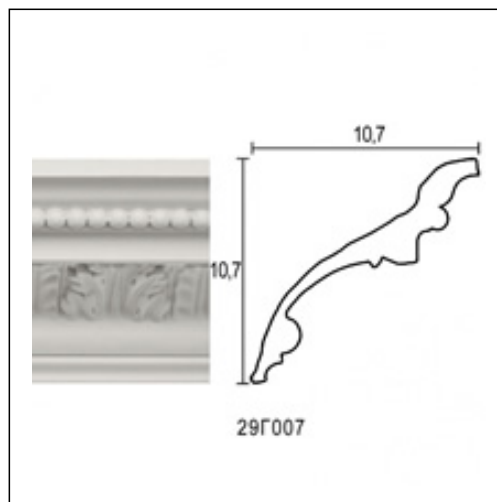

Glyphic Cornices / Acanthus Small 196cm

Cat.No. 29.C.007

Glyphic Cornice

Width: 10.7 cm.

Length: 196 cm.

Height: 10 cm.

RELATIVE PRODUCT PHOTOS