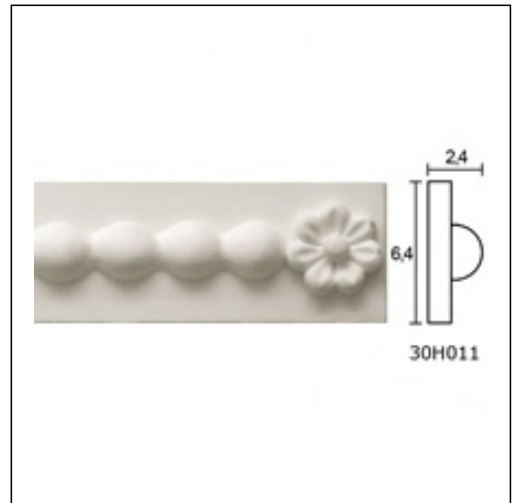

Ribbed panels / Flower Taw

Cat.No. 30.H.011

Glyphic Panel Moulding

Length: 101 cm.

Depth: 2.4 cm.

Height: 6.4 cm.

RELATIVE PRODUCT PHOTOS