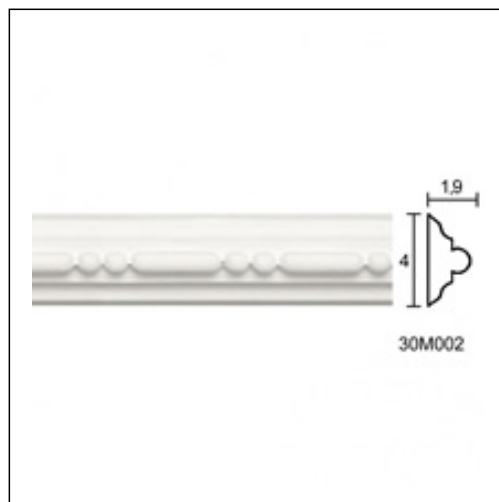

Panneaux / Peas

Cat.No. 30.M.002

Glyphic Panel Moulding

Length: 100 cm.

Depth: 1.9 cm.

Height: 4 cm.

RELATIVE PRODUCT PHOTOS