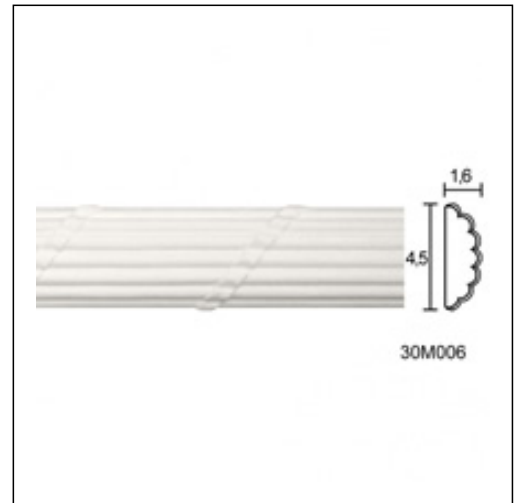

Panneaux / Fluted Thin

Cat.No. 30.M.006

Glyphic Panel Moulding

Length: 150 cm.

Depth: 1.6 cm.

Height: 4.5 cm.

RELATIVE PRODUCT PHOTOS