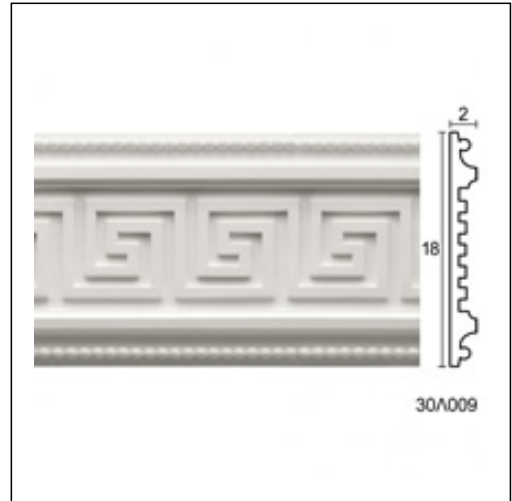

Ribbed panels / Meander Taw Ilissos

Cat.No. 30.L.009

Glyphic Panel Moulding

Length: 150 cm.

Depth: 2 cm.

Height: 18 cm.

RELATIVE PRODUCT PHOTOS