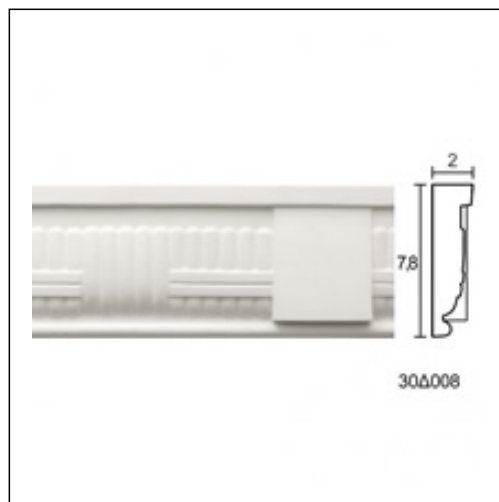

Panel Mouldings for Ceiling and Wall / Rabote Medium

Cat.No. 30.D.008

Glyphic Panel Moulding

Length: 150 cm.

Depth: 2 cm.

Height: 7.8 cm.

RELATIVE PRODUCT PHOTOS