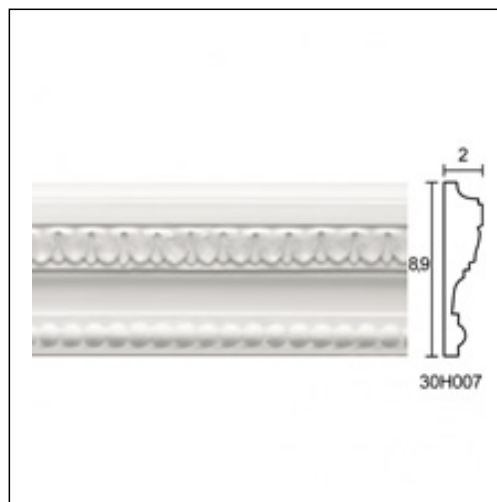

Ribbed panels / Leaves & Beads

Cat.No. 30.H.007

Glyphic Panel Moulding

Length: 150 cm.

Depth: 2 cm.

Height: 8.9 cm.

RELATIVE PRODUCT PHOTOS