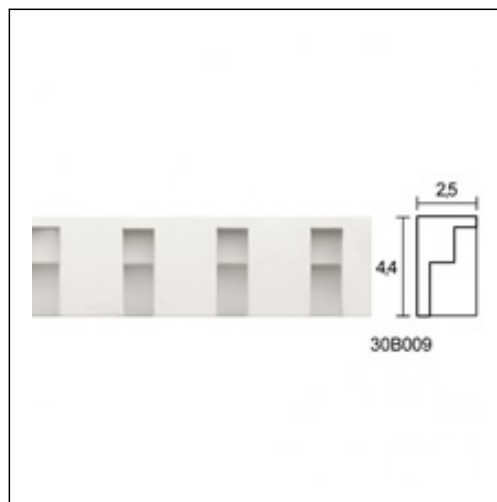

Panel Mouldings for Ceiling and Wall / Dent Medium B

Cat.No. 30.B.009

Glyphic Panel Moulding

Length: 113 cm.

Depth: 2.5 cm.

Height: 4.4 cm.

RELATIVE PRODUCT PHOTOS