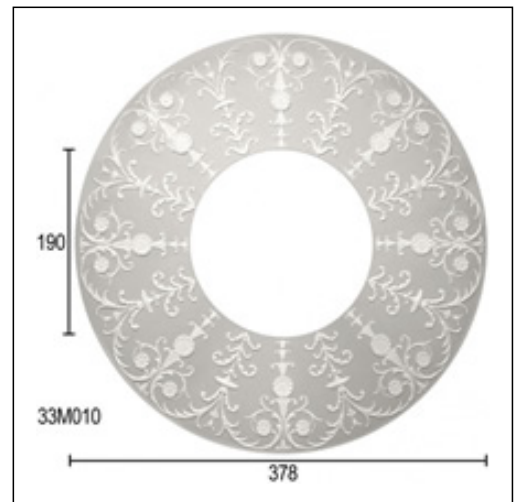

Glyphic Ceiling Roses / Mantle 331-148cm

Cat.No. 33.M.010

Round Glyphic Centerpiece

F1: 331 cm.

F2: 148 cm.

RELATIVE PRODUCT PHOTOS