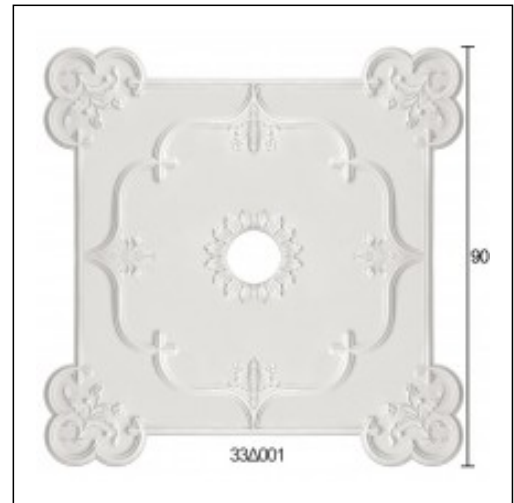

Glyphic Ceiling Roses / Square

Cat.No. 33.D.001

Square Glyphic Centerpiece

Width: 90 cm.

Length: 90 cm.

RELATIVE PRODUCT PHOTOS