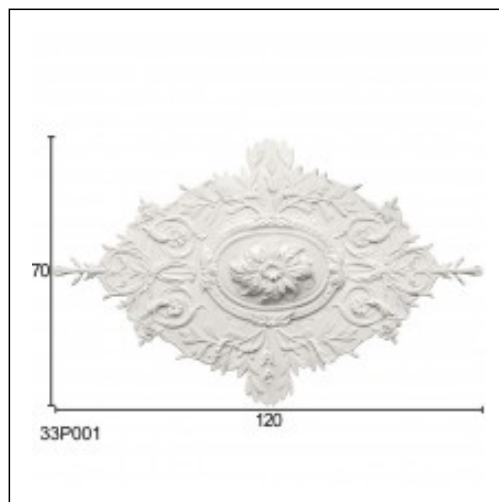

Glyphic Ceiling Roses / Glyphic Office

Cat.No. 33.R.001

Rhombus Glyphic Centerpiece

Width: 120 cm.

Length: 70 cm.

RELATIVE PRODUCT PHOTOS