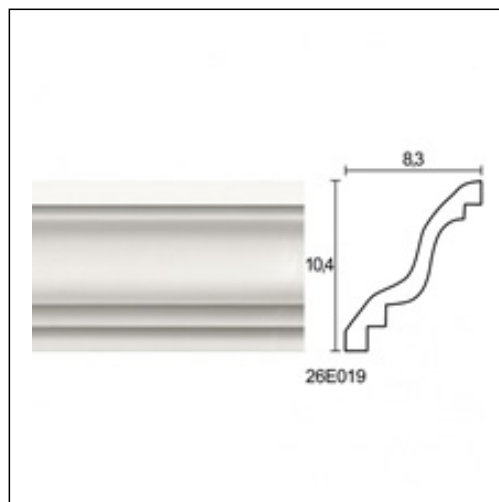

## Large Linear Cornices / 5th Floor Office

Cat.No. 26.E.019

Large Linear Cornice

**Width:** 8.3 cm.

**Length:** 225 cm.

**Height:** 10 cm.