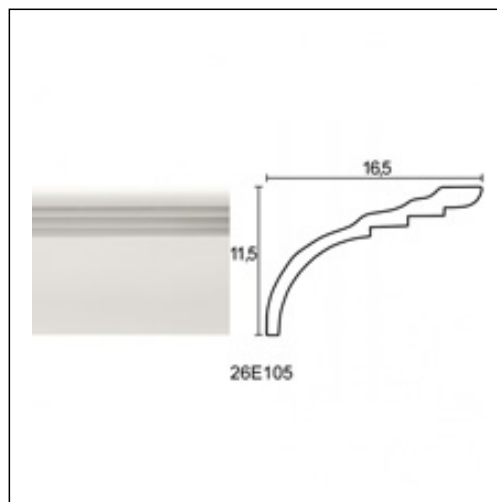

Large Linear Cornices / Tokyo

Cat.No. 26.E.105

Large Linear Cornice

Width: 16.5 cm.

Length: 225 cm.

Height: 11 cm.

RELATIVE PRODUCT PHOTOS