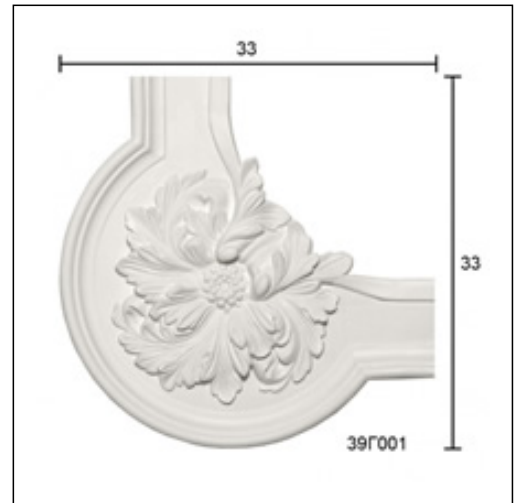

Corners Glyphic / Round Corner with Flowers 33X33cm

Cat.No. 39.C.001

Glyphic Corner

**Width:** 33 cm.

**Length:** 33 cm.

RELATIVE PRODUCT PHOTOS