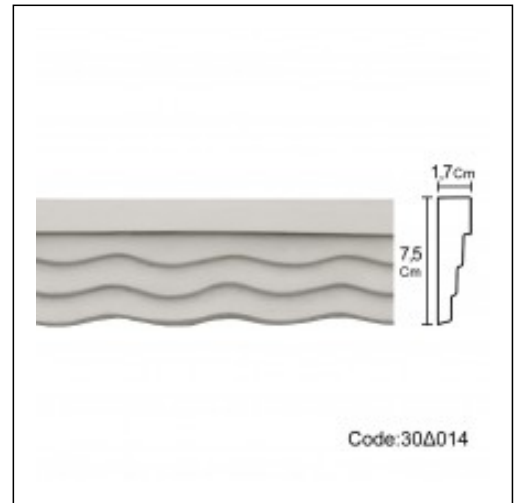

Panel Mouldings for Ceiling and Wall / Blossom without Cross

Cat.No. 30.D.014

Panel moulding

Width: 150 cm.

Depth: 3 cm.

Height: 6.5 cm.

RELATIVE PRODUCT PHOTOS