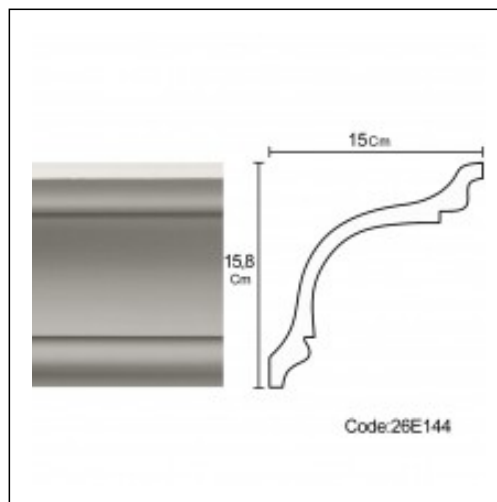

Large Linear Cornices / Albatros

Cat.No. 26.E.144

Large Linear Cornices

Length: 225 cm.

Depth: 15.2 cm.

Height: 15.4 cm.

RELATIVE PRODUCT PHOTOS