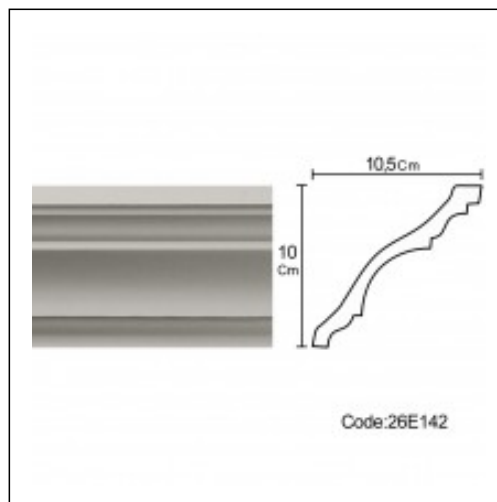

## Large Linear Cornices / Dream

Cat.No. 26.E.142

Large Linear Cornices

**Length:** 225 cm.

**Depth:** 10 cm.

**Height:** 10 cm.