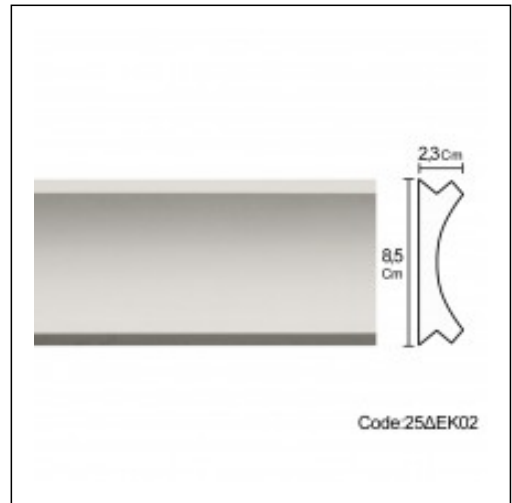

Large Linear Cornices / Cornice for Sheen 2X8.5cm

Cat.No. 26.E.141

Linear Cornices

Width: 100 cm.

Depth: 8.5 cm.

Height: 2 cm.

RELATIVE PRODUCT PHOTOS