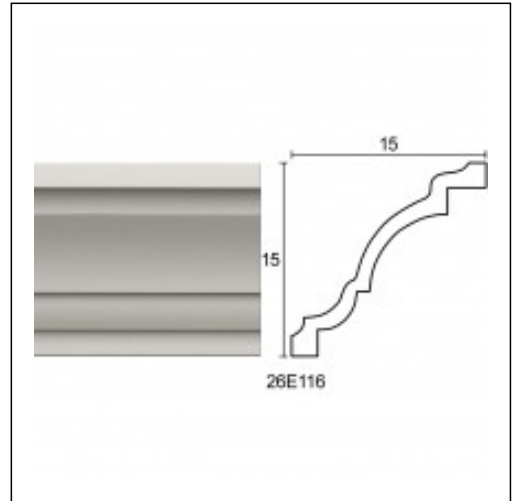

Large Linear Cornices / Aos

Cat.No. 26.E.116

Large Linear Cornices

Width: 15 cm.
Length: 225 cm.
Height: 15 cm.

RELATIVE PRODUCT PHOTOS