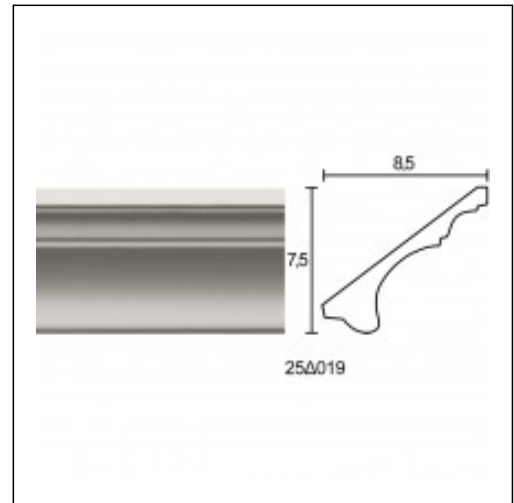

Linear Cornices (bench) / Avgeiou

Cat.No. 25.D.019

Linear cornices

Width: 7 cm.

Length: 150 cm.

Height: 8.2 cm.

RELATIVE PRODUCT PHOTOS