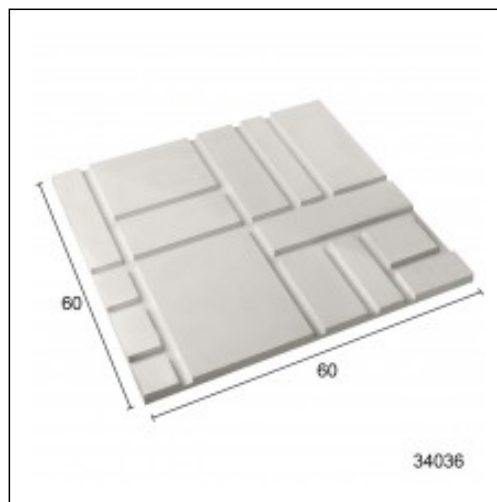

/ Recess 60x60cm

Cat.No. 34.P.036

Decorative Stones

Width: 60 cm.

Length: 60 cm.

RELATIVE PRODUCT PHOTOS