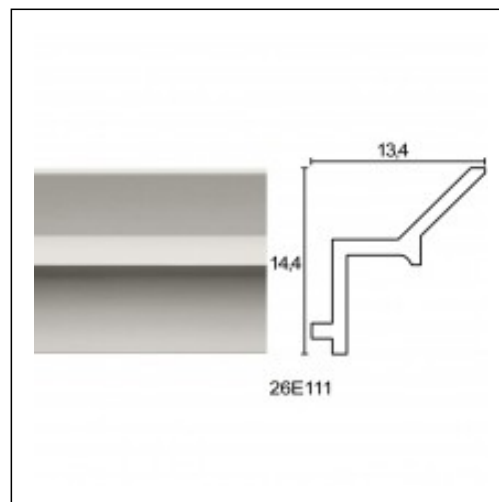

Large Linear Cornices / Egypt

Cat.No. 26.E.111

Large Linear Cornices

Length: 225 cm.

Depth: 13.4 cm.

Height: 14.4 cm.

RELATIVE PRODUCT PHOTOS