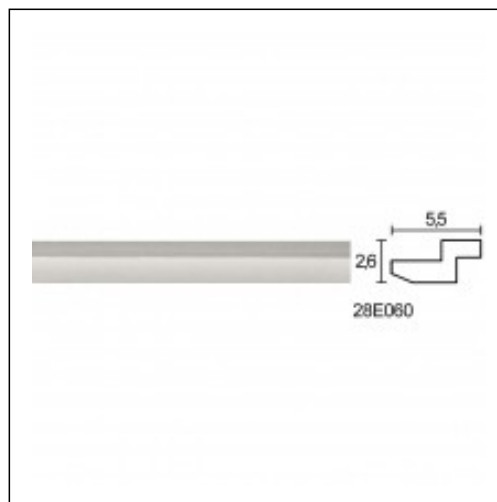

Linear Hidden Lighting / Z Recess 1.5x1.5cm

Cat.No. 28.B.060

Linear Hidden Lighting

Length: 150 cm.**Depth:** 5.5 cm.**Height:** 2.6 cm.

RELATIVE PRODUCT PHOTOS