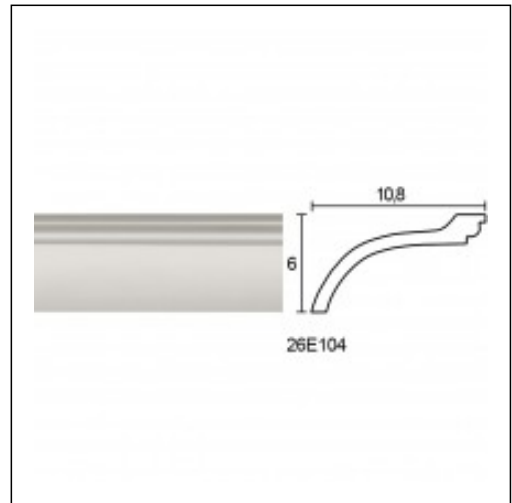

Large Linear Cornices / Arnokouros

Cat.No. 26.E.104

Large linear Cornices

Length: 225 cm.

Depth: 10.8 cm.

Height: 6 cm.

RELATIVE PRODUCT PHOTOS