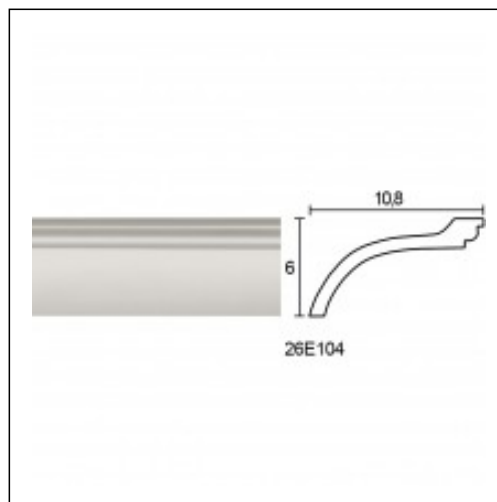

Large Linear Cornices / Arnokouros

Cat.No. 26.E.104

Large linear Cornices

Length: 225 cm.

Depth: 10.8 cm.

Height: 6 cm.

RELATIVE PRODUCT PHOTOS