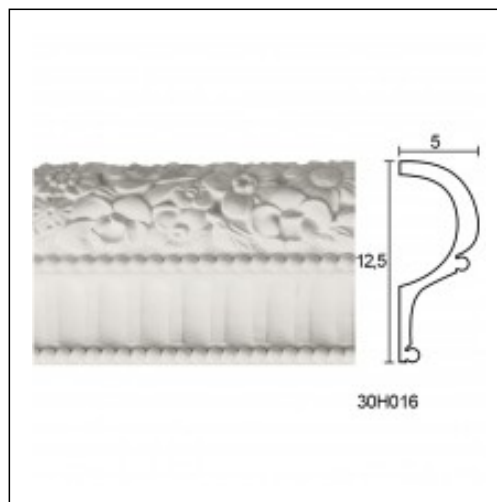

Ribbed panels / Kallisti

Cat.No. 30.H.016

Glyphic Panel Mouldings

Length: 26 cm.

Depth: 5 cm.

Height: 12.5 cm.

RELATIVE PRODUCT PHOTOS