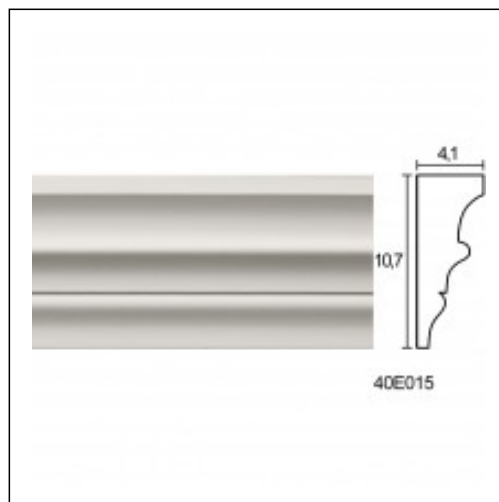

Porticos / Foyer

Cat.No. 40.E.015

Porticos

Length: 150 cm.

Depth: 4.1 cm.

Height: 10.7 cm.

RELATIVE PRODUCT PHOTOS