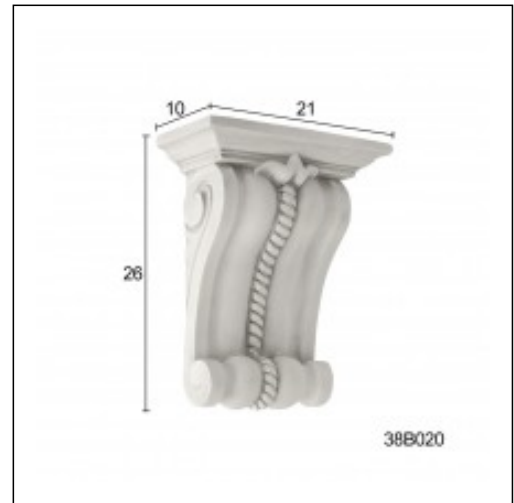

Corbels / Krakele Rope

Cat.No. 38.B.020

Corbels

Width: 21 cm.
Depth: 10 cm.
Height: 26 cm.

RELATIVE PRODUCT PHOTOS