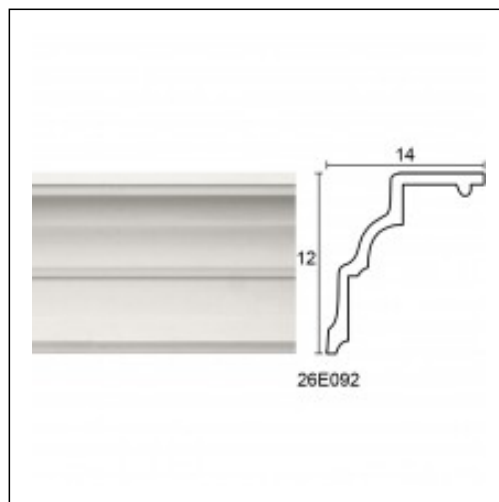

## Large Linear Cornices / Vouliagmenis Nr 4

Cat.No. 26.E.092

Large Linear Cornices

**Length:** 225 cm.

**Depth:** 14 cm.

**Height:** 12 cm.