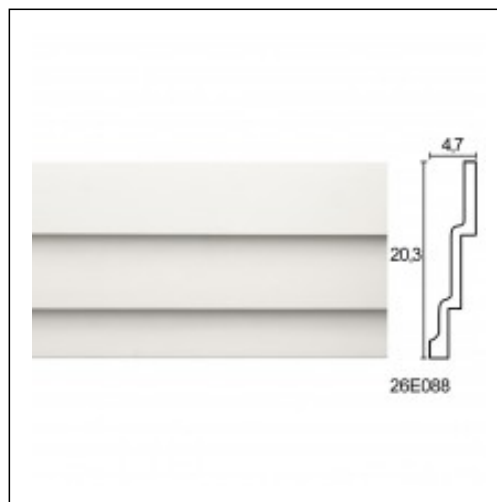

Large Linear Cornices / Stairs 20.3cm

Cat.No. 26.E.088

Large Linear Cornices

Length: 225 cm.

Depth: 20.3 cm.

Height: 4.7 cm.

RELATIVE PRODUCT PHOTOS