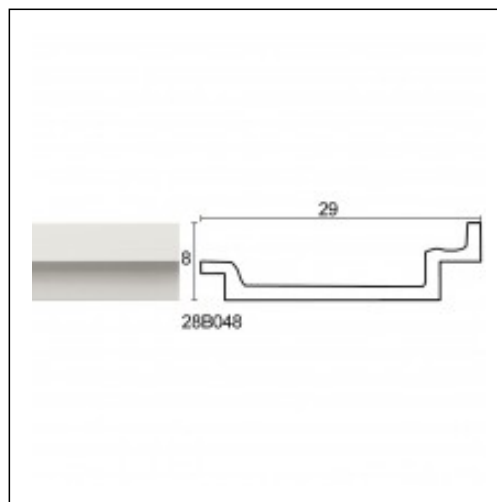

Linear Hidden Lighting / Lytras

Cat.No. 28.B.048

Linear Hidden Lighting

Length: 225 cm.

Depth: 29 cm.

Height: 8 cm.

RELATIVE PRODUCT PHOTOS