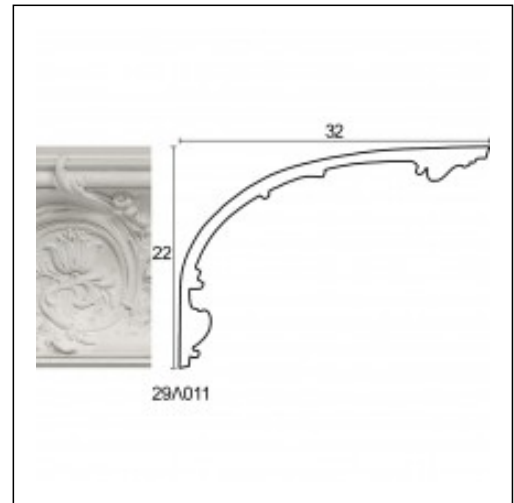

Glyphic Cornices / Face Recreation

Cat.No. 29.L.011

Glyphic Cornices

Length: 132 cm.

Depth: 32 cm.

Height: 23 cm.

RELATIVE PRODUCT PHOTOS