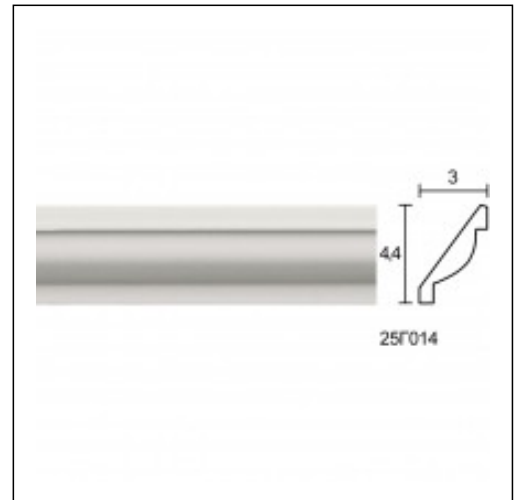

Linear Cornices (bench) / Presidential Palace

Cat.No. 25.C.014

Linear Cornices(bench)

Length: 150 cm.**Depth:** 3 cm.**Height:** 4.5 cm.

RELATIVE PRODUCT PHOTOS