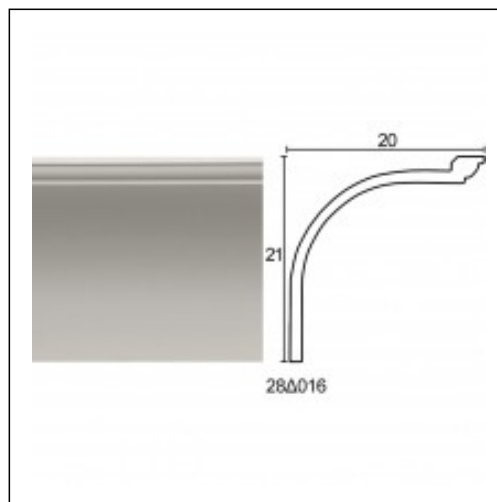

Gleam - Reflecting Light / Daskalopoulos

Cat.No. 28.D.016

Gleam-Reflecting Light

Width: 100 cm.

Depth: 20 cm.

Height: 21 cm.

RELATIVE PRODUCT PHOTOS