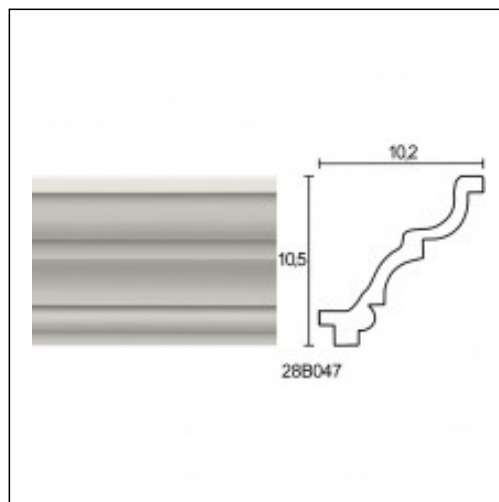

Linear Hidden Lighting / Daskalopoulou

Cat.No. 28.B.047

Linear Hidden Lighting

Length: 225 cm.**Depth:** 10.2 cm.**Height:** 10.5 cm.

RELATIVE PRODUCT PHOTOS